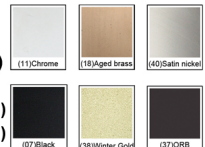

MX 3071-0740

W:20" H:9" OAH:10.5"

Finish: Satin Nickel

Shade: Black Fibril / White Linen

Lamps: 3x60W (M) A19

- White Acrylic Lens
- 90 Degree Slope Ceiling Swivel

90 degree Swivel

Hardware Finishes

- 07 (Black)
- 11 (Chrome)
- 18 (Aged Brass)
- 37 (ORB)
- 38 (Winter Gold)
- 40 (Satin Nickel)

REFERENCE	QTY.	REMARKS	Project
			Location/Type
			Architect
			Engineer
			Contractor
			Submitted By: Date: